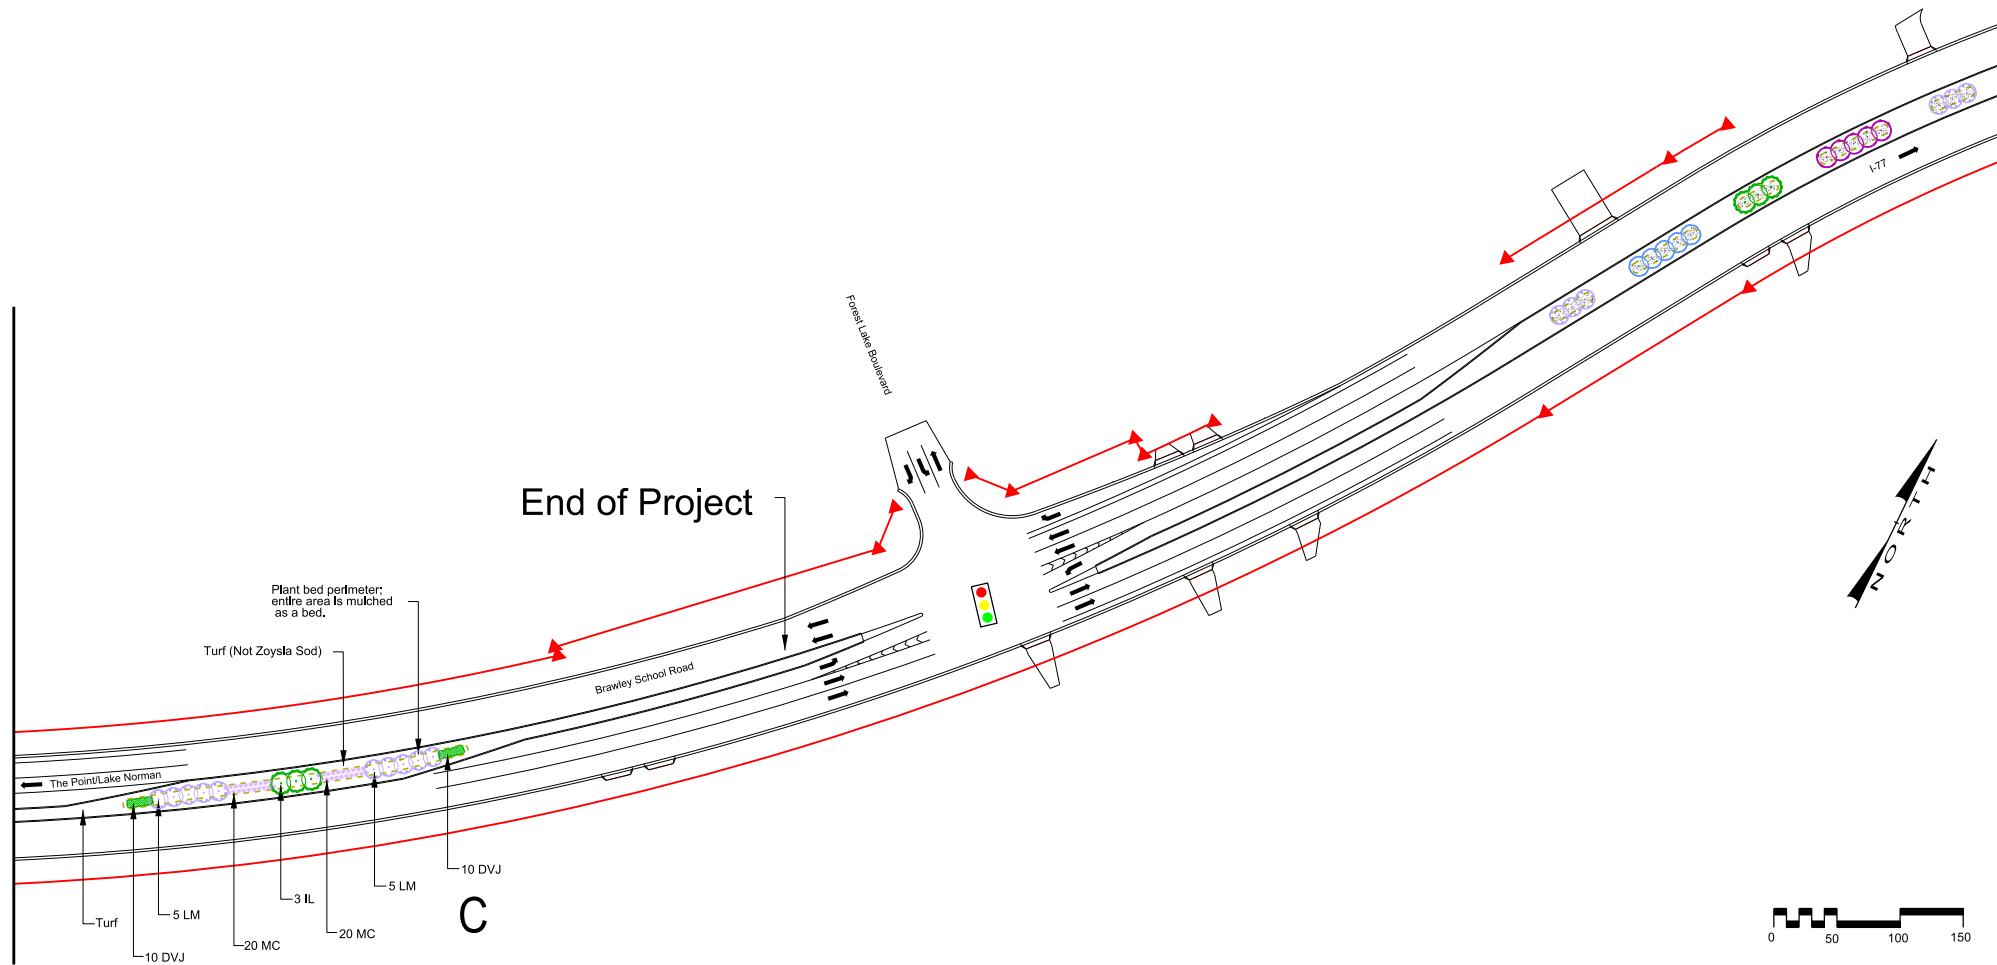

NCDOT - Roadside Environmental Unit
Landscape Design & Development
1557 mail service center raleigh nc 27699-1557
ph: 919-707-2920 fax: 919-715-2554
<http://www.ncdot.org/doh/operations/dp_chief_eng/roadside/>

Brawley School Road Median
Landscape Planting
Mooresville, Iredell County

sheet description:
Landscape Development

preliminary design date : Jan. 10, 2014
final design date : June 20, 2014
project : Mooresville - SR 1100
Brawley School Road Median
Division and county :
Division 12 - Iredell County

sheet no : 4
total sheet no : 4