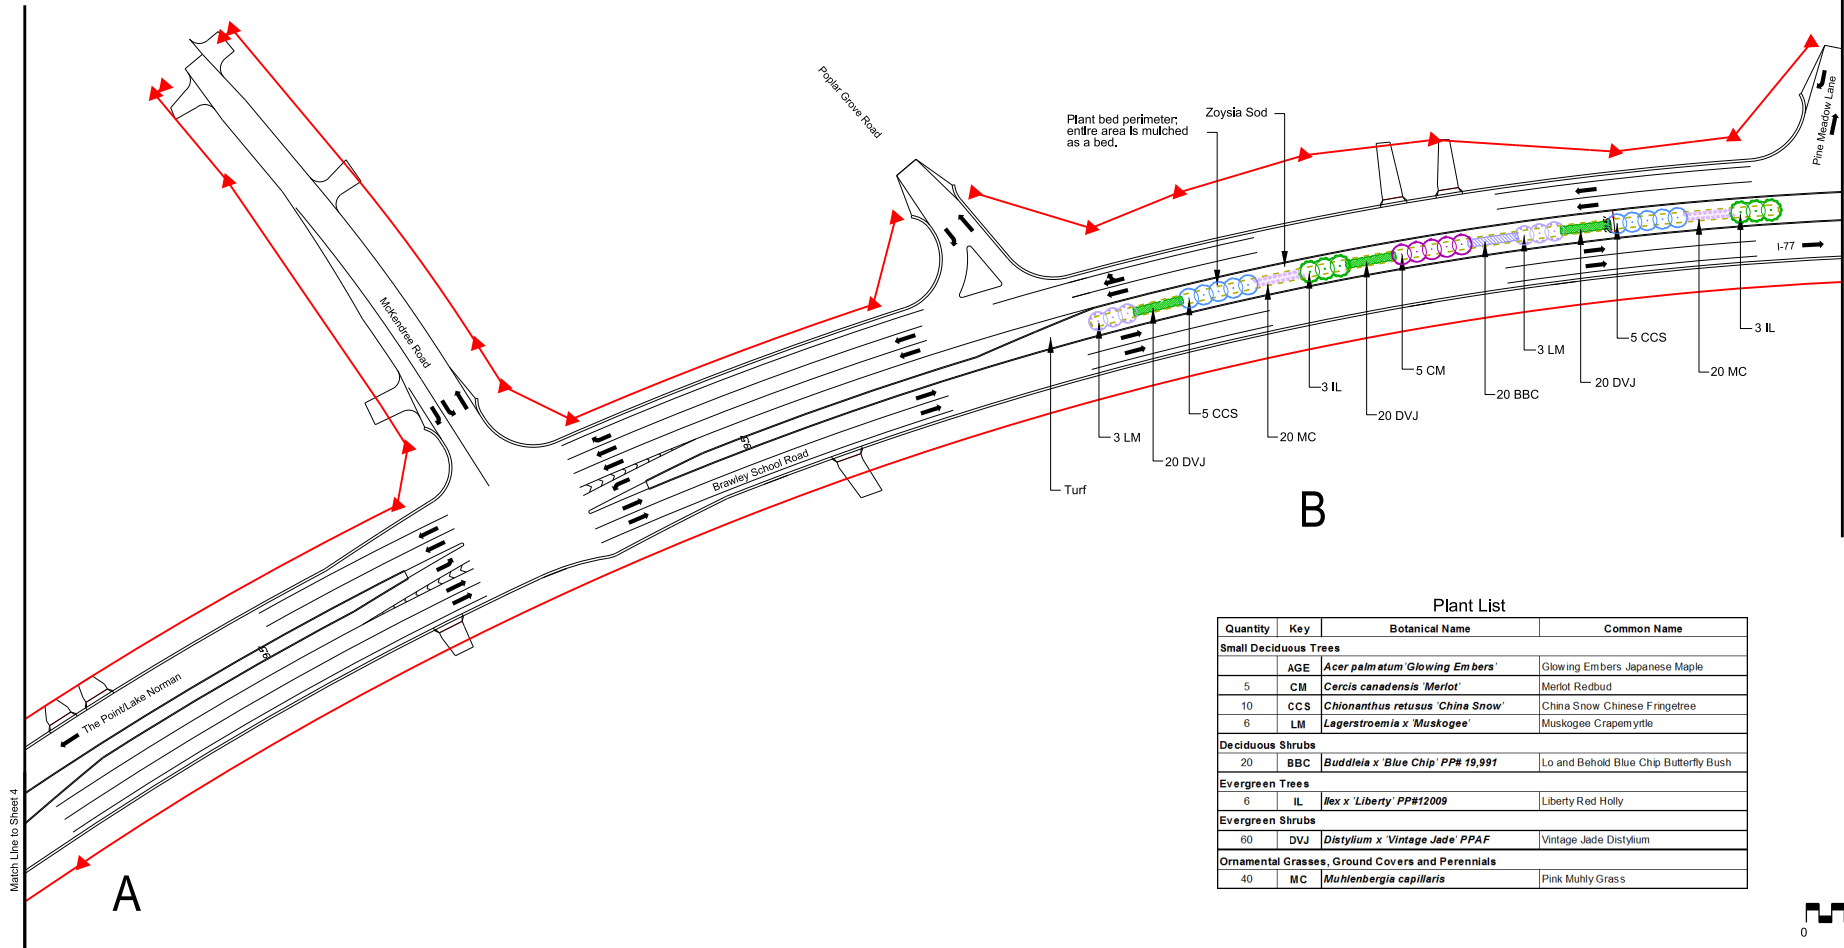

Plant List

Quantity	Key	Botanical Name	Common Name
Small Deciduous Trees			
	AGE	<i>Acer palmatum</i> 'Glowing Embers'	Glowing Embers Japanese Maple
5	CM	<i>Cercis canadensis</i> 'Merlot'	Merlot Redbud
10	CCS	<i>Chionanthus retusus</i> 'China Snow'	China Snow Chinese Fringetree
6	LM	<i>Lagerstroemia x 'Muskogee'</i>	Muskogee Crapemyrtle
Deciduous Shrubs			
20	BBC	<i>Buddleia x 'Blue Chip'</i> PP# 19,991	Lo and Behold Blue Chip Butterfly Bush
Evergreen Trees			
6	IL	<i>Ilex x 'Liberty'</i> PP#12009	Liberty Red Holly
Evergreen Shrubs			
60	DVJ	<i>Distylium x 'Vintage Jade'</i> PPAF	Vintage Jade Distylium
Ornamental Grasses, Ground Covers and Perennials			
40	MC	<i>Muhlenbergia capillaris</i>	Pink Muhly Grass

Match Line to Sheet 4

A

B