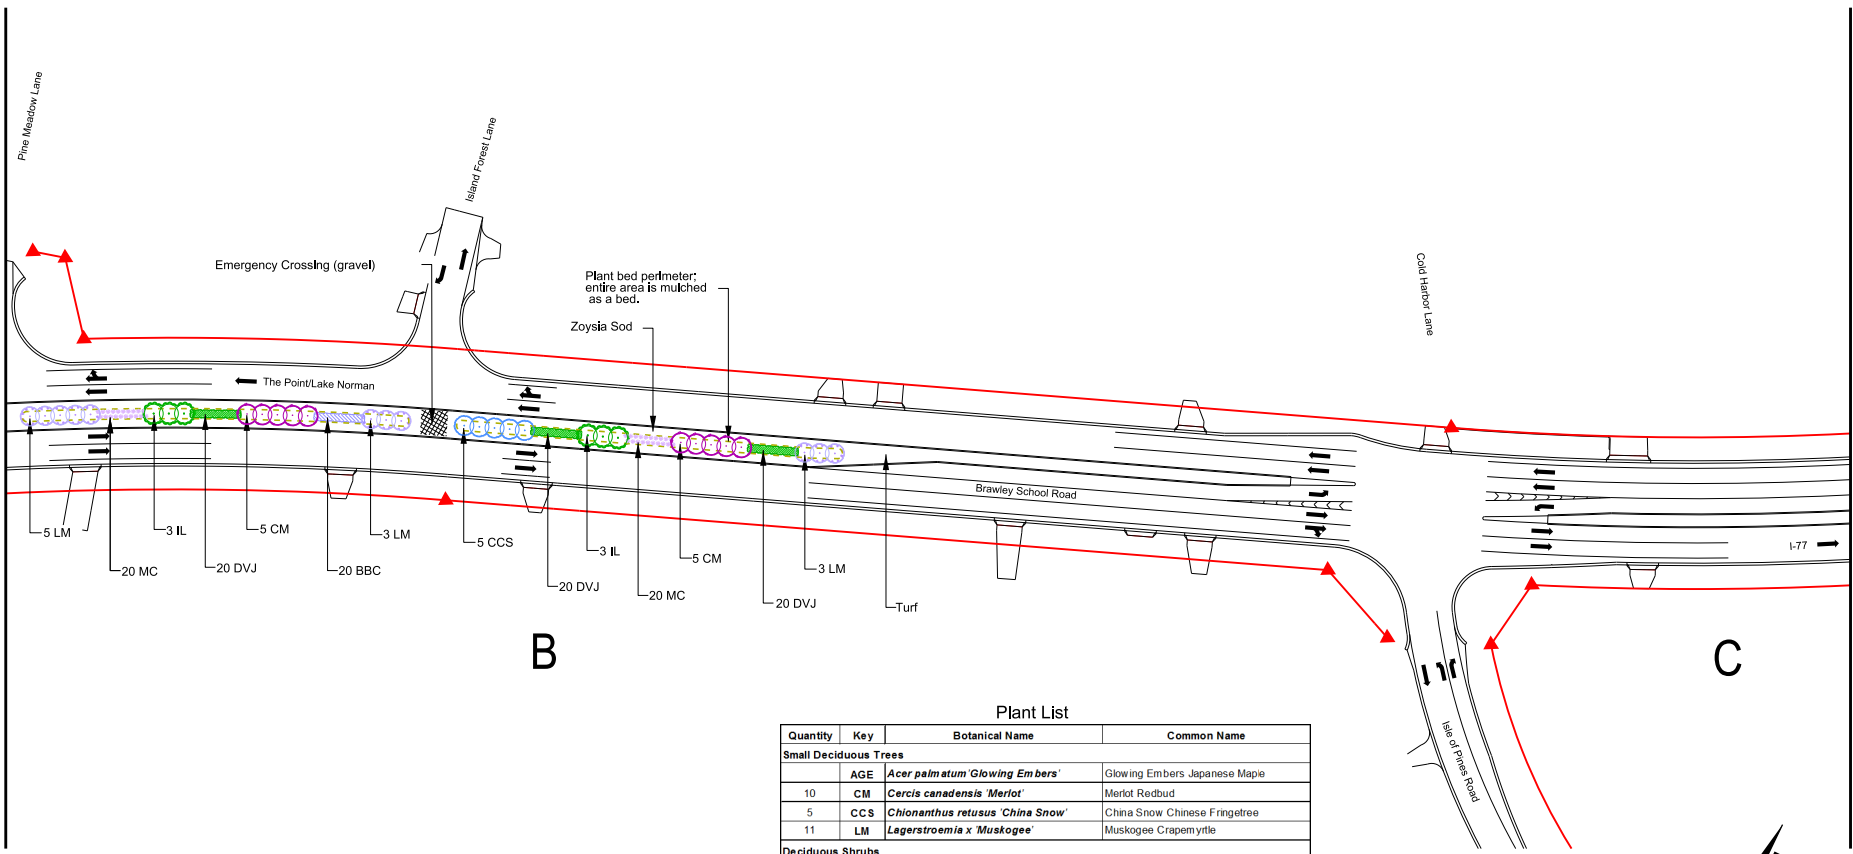

Plant List

Quantity	Key	Botanical Name	Common Name
Small Deciduous Trees			
	AGE	<i>Acer palmatum</i> 'Glowing Embers'	Glowing Embers Japanese Maple
10	CM	<i>Cercis canadensis</i> 'Merlot'	Merlot Redbud
5	CCS	<i>Chionanthus retusus</i> 'China Snow'	China Snow Chinese Fringetree
11	LM	<i>Lagerstroemia x 'Muskogee'</i>	Muskogee Crapehyrtle
Deciduous Shrubs			
20	BBC	<i>Buddleia x 'Blue Chip'</i> PP# 19,991	Lo and Behold Blue Chip Butterfly Bush
Evergreen Trees			
6	IL	<i>Ilex x 'Liberty'</i> PP#12009	Liberty Red Holly
Evergreen Shrubs			
60	DVJ	<i>Distylium x 'Vintage Jade'</i> PPAF	Vintage Jade Distylium
Ornamental Grasses, Ground Covers and Perennials			
40	MC	<i>Muhlenbergia capillaris</i>	Pink Muhly Grass